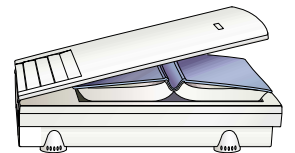

Canon

Z-Lid™ Expansion Top

TECHNOLOGY BRIEF

The Z-Lid Expansion Top: A Product of Canon Know How.

Some of the world's greatest technology advancements have been the result of Canon Know How—exclusive innovations and proprietary technologies that empower consumers to do things faster and easier while maintaining the highest quality. Canon's new Z-Lid Expansion Top is a unique, built-in solution for flatbed scanners and the latest in this long tradition of Canon advancements. It will change the way consumers scan many large or bulky items.

A Major Advancement in Scanning Convenience and Usability.

Most scanner covers feature standard hinges that lift only at an angle. When scanning anything that isn't completely flat, the cover often becomes uneven and awkward. To address this problem, some scanners feature stationary posts instead of hinges. While the posts enable you to manually adjust height, the process is often clumsy and can result in the posts completely detaching from their postholes.

In contrast, Canon scanners designed with the Z-Lid Expansion Top adjust for bulky items automatically. The scanner's cover features a spring-loaded, z-shaped hinge. When the cover closes on top of a bulky item, such as a magazine or book, the hinge automatically lifts up to one inch high to create the space needed for the item while still keeping the cover flat.

The Benefits Are Clear.

Clearly, the Z-Lid Expansion Top takes scanning to the next level. It's a long overdue feature that speaks to the everyday challenge of scanning various bulky items. Not only does it make scanning easier and more convenient, but it improves scanning accuracy and focus by keeping the item flatter on the scanning surface. The spring-loaded mechanism helps keep the item in place and enhances operational stability.